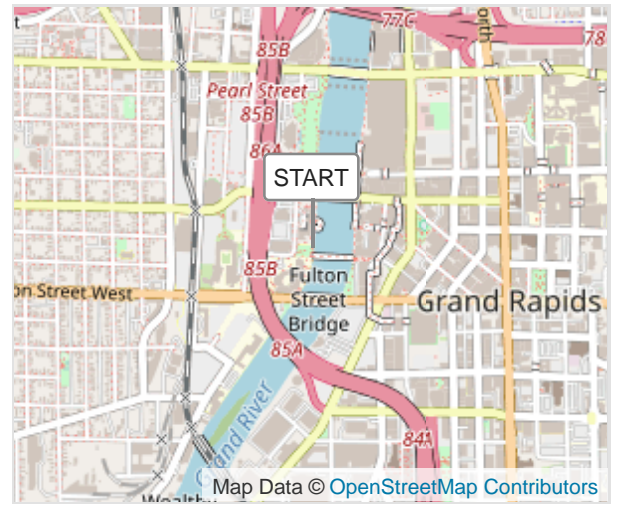

2023 Spawning Run

ROUTE INFORMATION

ROUTE LENGTH 3.222 miles
ASCENT 82 ft
DESCENT 75 ft
HILLS ⬆ 24.6% | ⬇ 28.1% | ➡ 47.4%
TERRAIN Mixed 
START **LAT:** 42.964629, **LNG:** -85.676322

NOTES

2023 Spawning Run

ROUTE DIRECTIONS

No	Miles	Turn	Directions
1	0.000		Start on Grand Rapids Riverwalk West
2	0.046	↘	Turn sharp right
3	0.074	→	Turn right
4	0.131	←	Turn left onto Grand Rapids Riverwalk West
5	0.175	→	Keep right onto Grand Rapids Riverwalk West
6	0.184	→	Turn right
7	0.239	→	Turn right
8	0.265	→	Keep right
9	0.267	→	Turn right
10	0.283	↗	Keep right
11	0.293	←	Turn left
12	0.298	↗	Turn slight right
13	0.303	←	Turn left
14	0.311	↖	Turn slight left
15	0.320	↗	Turn slight right
16	0.326		Keep left
17	0.346		Keep left
18	0.359		Keep right
19	0.430		Keep right
20	0.475	↗	Keep right
21	0.516	→	Turn right onto Grand Rapids Riverwalk West
22	1.374		Keep left onto Grand Rapids Riverwalk East
23	1.524		Keep left
24	1.588		Keep left
25	1.620		Keep left
26	1.662	↖	Turn slight left
27	1.726	↖	Keep left
28	1.987	→	Turn right
29	1.990	←	Turn left
30	2.186		Keep right
31	2.250	↗	Turn slight right
32	2.302		Keep right
33	2.314		Keep right
34	2.356	↗	Turn slight right
35	2.412		Keep left

No	Miles	Turn	Directions
36	2.438		Keep right
37	2.589		Keep right onto Grand Rapids Riverwalk East
38	2.690		Keep left onto Grand Rapids Riverwalk East
39	2.696		Keep left onto Grand Rapids Riverwalk East
40	3.214	←	Turn left
41	3.222		FINISH