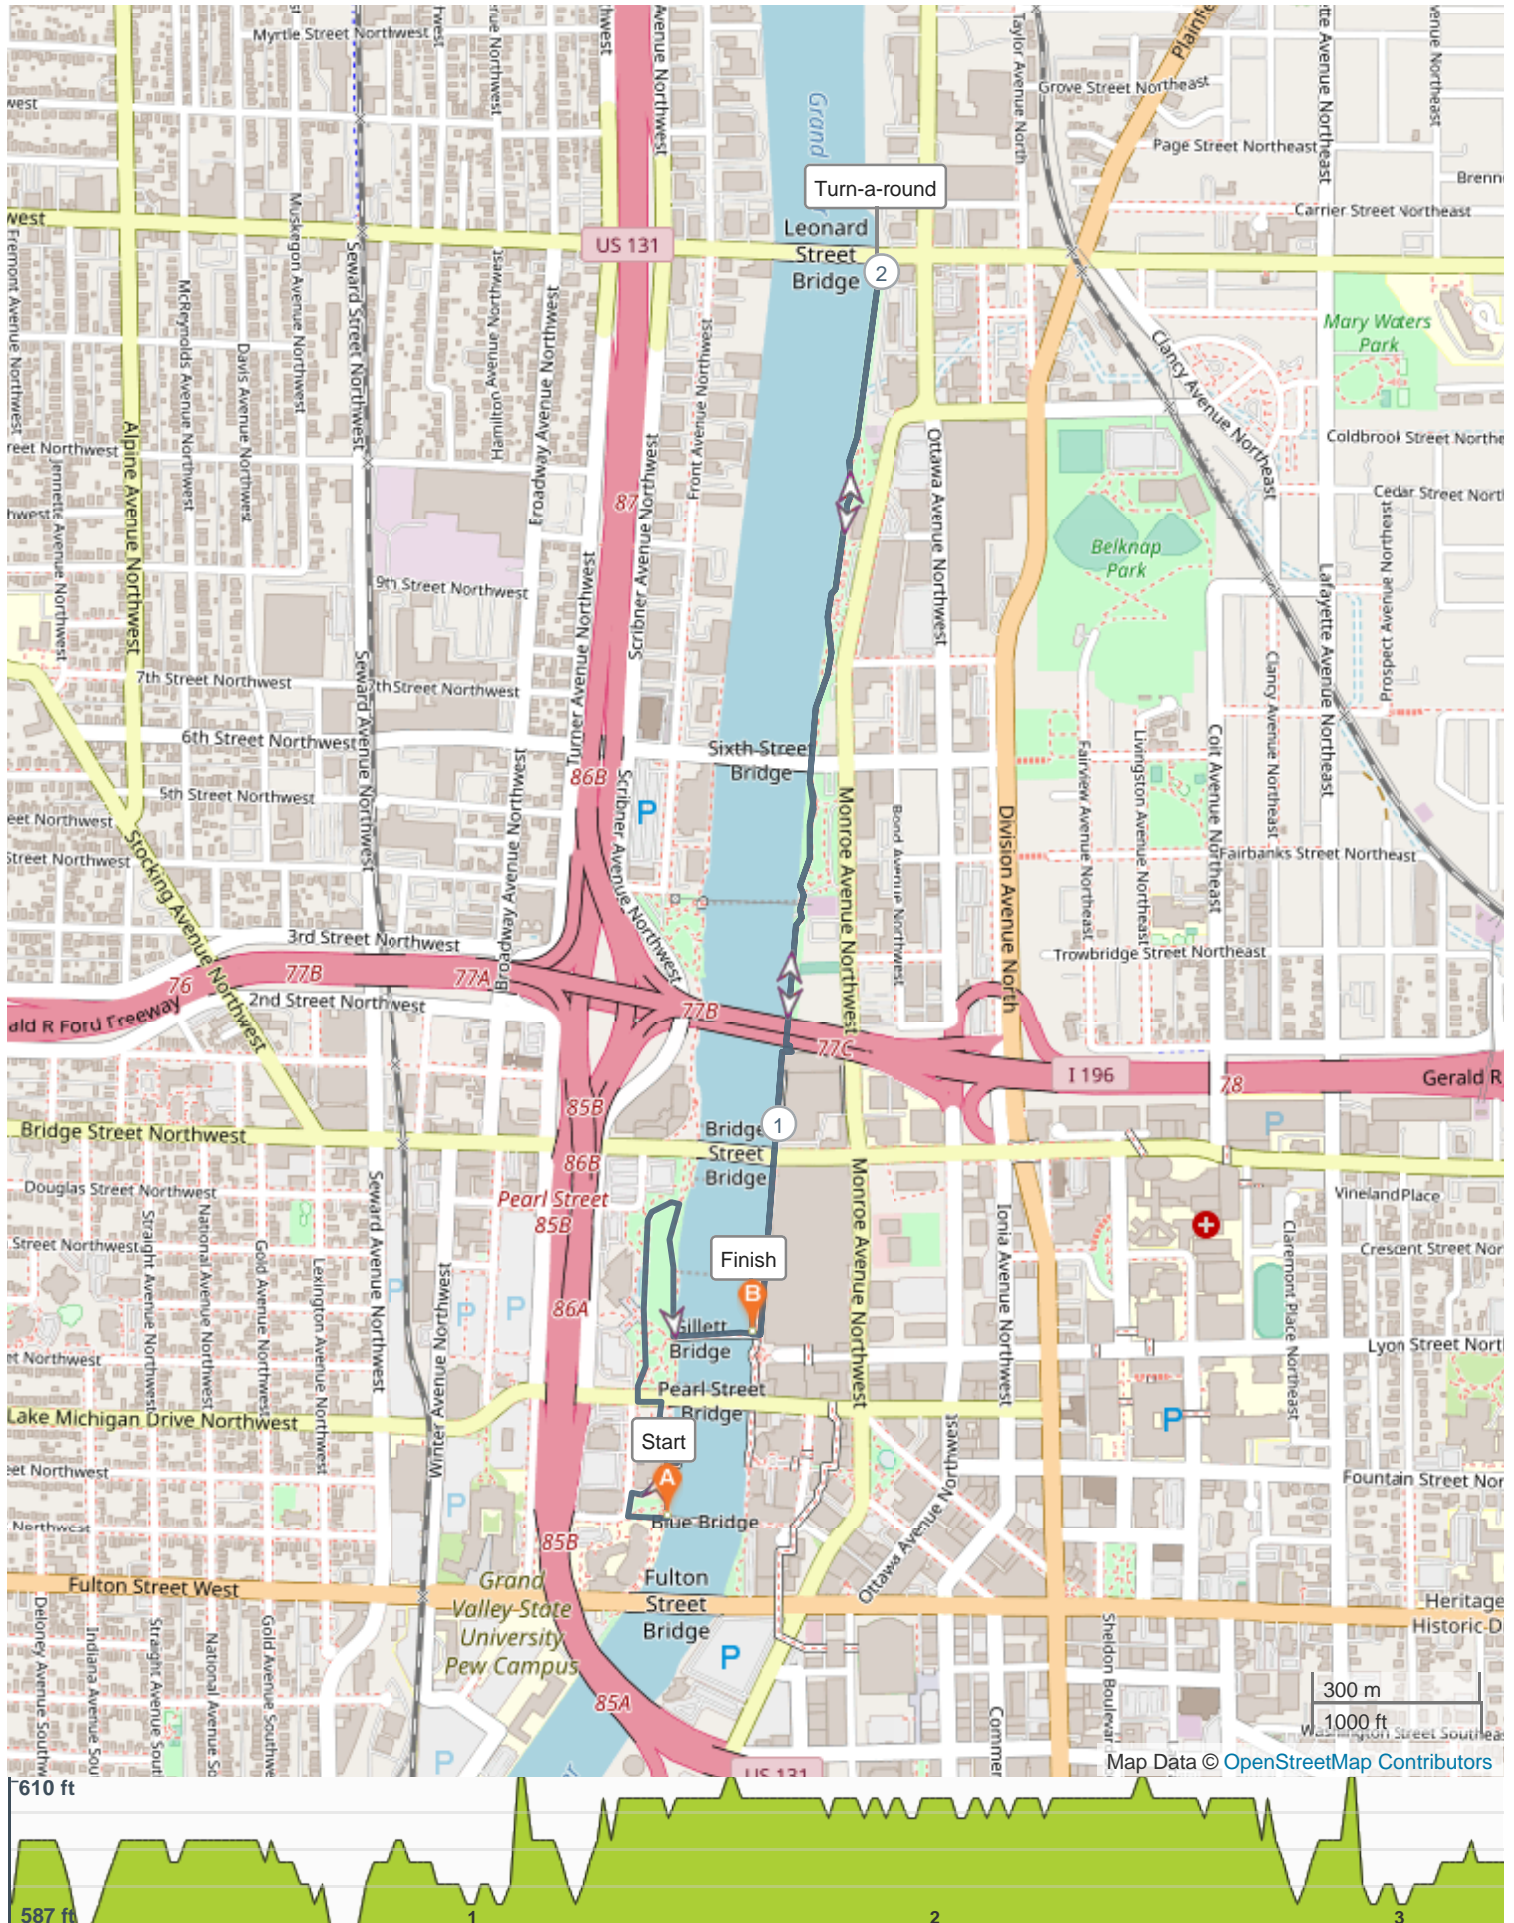

2023 Spawning Run

ROUTE INFORMATION

ROUTE LENGTH 3.222 miles
ASCENT 82 ft
DESCENT 75 ft
HILLS ⬆ 24.6% | ⬇ 28.1% | ➡ 47.4%
TERRAIN Mixed 
START **LAT:** 42.964629, **LNG:** -85.676322

NOTES

2023 Spawning Run

ROUTE DIRECTIONS

No	Miles	Turn	Directions
1	0.000		Start on Grand Rapids Riverwalk West
2	0.046	↘	Turn sharp right
3	0.074	→	Turn right
4	0.131	←	Turn left onto Grand Rapids Riverwalk West
5	0.175	→	Keep right onto Grand Rapids Riverwalk West
6	0.184	→	Turn right
7	0.239	→	Turn right
8	0.265	→	Keep right
9	0.267	→	Turn right
10	0.283	↗	Keep right
11	0.293	←	Turn left
12	0.298	↗	Turn slight right
13	0.303	←	Turn left
14	0.311	↖	Turn slight left
15	0.320	↗	Turn slight right
16	0.326		Keep left
17	0.346		Keep left
18	0.359		Keep right
19	0.430		Keep right
20	0.475	↗	Keep right
21	0.516	→	Turn right onto Grand Rapids Riverwalk West
22	1.374		Keep left onto Grand Rapids Riverwalk East
23	1.524		Keep left
24	1.588		Keep left
25	1.620		Keep left
26	1.662	↖	Turn slight left
27	1.726	↖	Keep left
28	1.987	→	Turn right
29	1.990	←	Turn left
30	2.186		Keep right
31	2.250	↗	Turn slight right
32	2.302		Keep right
33	2.314		Keep right
34	2.356	↗	Turn slight right
35	2.412		Keep left

No	Miles	Turn	Directions
36	2.438		Keep right
37	2.589		Keep right onto Grand Rapids Riverwalk East
38	2.690		Keep left onto Grand Rapids Riverwalk East
39	2.696		Keep left onto Grand Rapids Riverwalk East
40	3.214	←	Turn left
41	3.222		FINISH